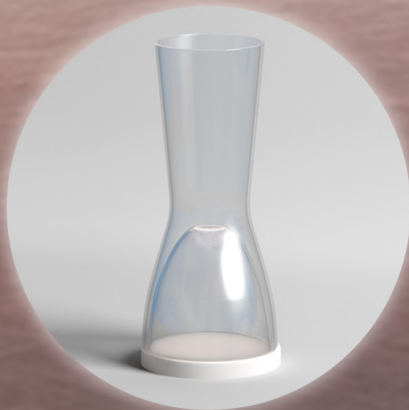

REQUEST A SAMPLE

REQUEST A QUOTE

KEEP COLD CUP

DRINKWARE