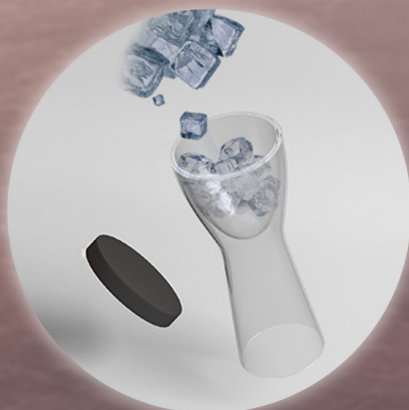

REQUEST A SAMPLE

REQUEST A QUOTE

KEEP COLD CUP

DRINKWARE