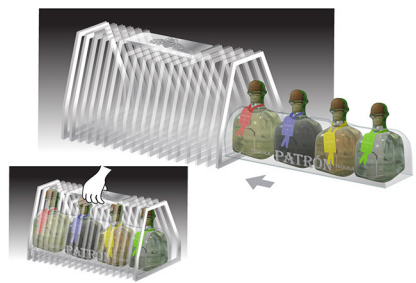

SIDES

PERSP. WITHOUT
PATTERN

PERSP. WITH
PATTERN

CONDIMENT TRAY CLAMSHELL OPT.2

SINGLE WALL XO ICE BUCKET

BOTTLE FITS PERFECT INSIDE

ICE BUCKET BASE
 W/HANDLE

FRONT VIEW

**PRINTED "XO"
 ON THE SIDES**

open

EMBOSSED LOGO

SIDE VIEW

COSTCO VAP SERVING TRAY

Patron Silver 750ml – Patron Anejo 750ml – Patron Silver 750ml – Patron Citronge Lime 375ml

PATRÓN

XO CAFE