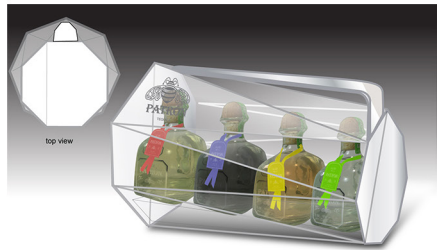

**PRINTED "XO"
 ON THE SIDES**

open

EMBOSSED LOGO

SIDE VIEW

COSTCO VAP SERVING TRAY

Patron Silver 750ml – Patron Anejo 750ml – Patron Silver 750ml – Patron Citronge Lime 375ml

PATRÓN

XO CAFE