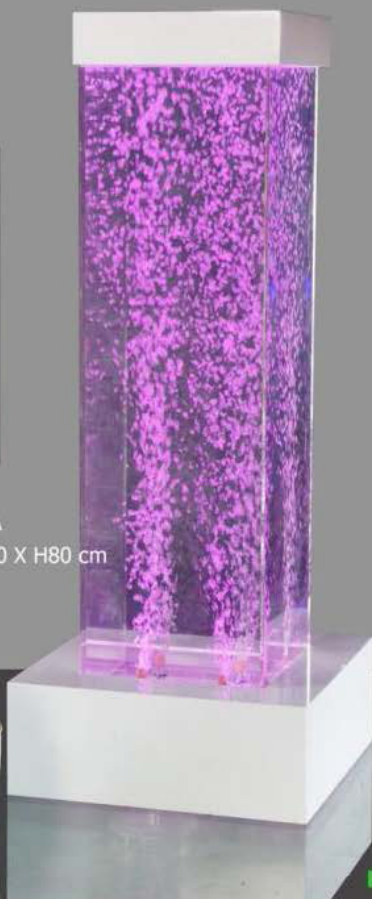

Counter Mate !!

Bubble Column For Desk Top

Item No.: TB03
Column Size: 20x20x50cm
Base Size: 30x30x13cm

Counter Mate !!

Bubble Column For Desk Top - Opal Color Base

Item No.: TB03A

Dimension.: L20 X W20 X H50 cm

Floor standing Column

Stainless Steel Base and Cap

Item No.: TB04
Column Size: 20x20x80 cm
Base Size: 30x30x14cm

Floor Standing Column !!

Opal Color Acrylic Base & Cap

Item No.: TB04A

Dimension.: L20 X W20 X H80 cm