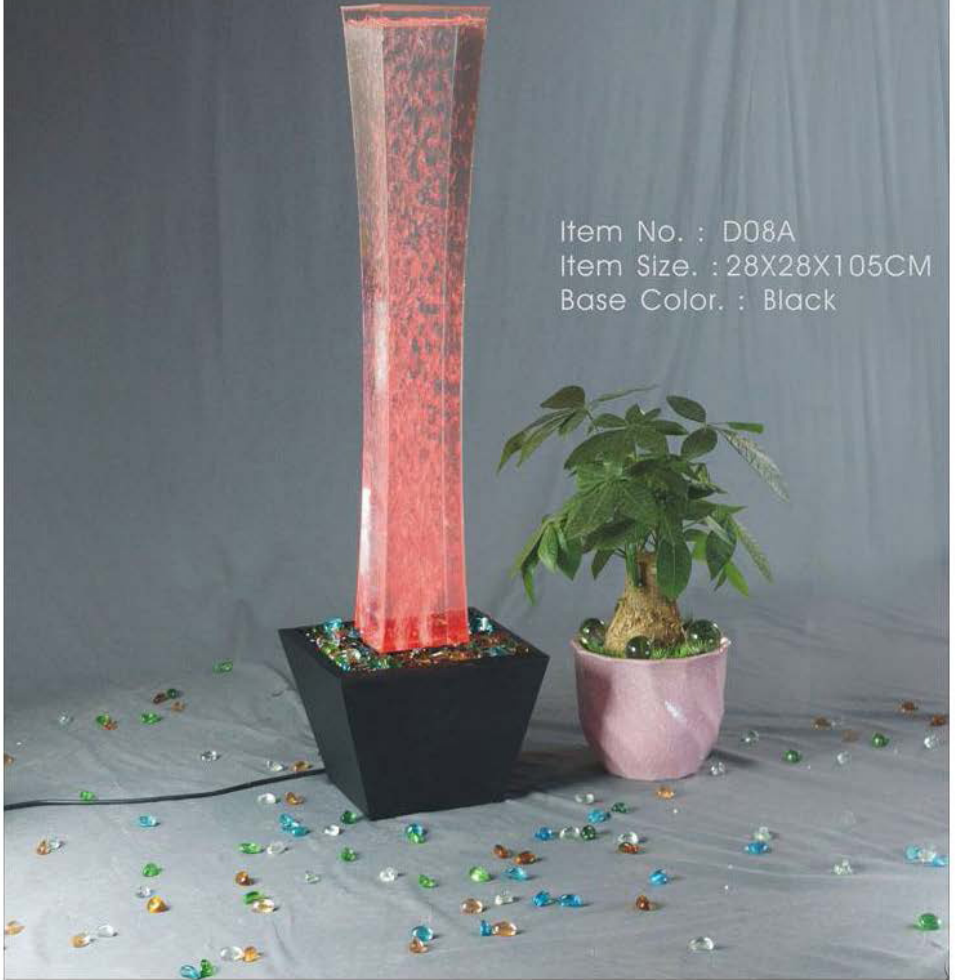

MIST MAKER

BEAUTY PLUS HUMIDIFY

Item No. : M03
Item Size. : $\Phi 40 \times H77$ CM
Base Color. : Brown

MIST MAKER

BEAUTY PLUS HUMIDIFY

Item No. : M04
Item Size. : $\Phi 40$ X H77CM
Base Color. : Brown

Table Top Bubble Column LED Color changing

Item No. : D08
Item Size. : 22X22X55CM
Base Color. : White

LED Color changing Bubble Column

Item No. : D08A
Item Size. : 28X28X105CM
Base Color. : Black

LED Back Bar Plus Lively Bubble Effection

Fascinating LED Bubbles Perfect for Relexing and Mental Curing