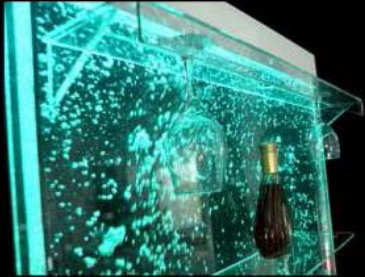

Size Can Be Customized!

Item No:SY-T28W
(Four sided bubbles)

Product Size:
1. L40XW40XH120CM 2. L40XW40XH200CM
3. L60XW60XH120CM 4. L60XW60XH200CM

Floor Standing Water Bubble Panel With Shelves

Size Can Be Customized!
Color Changing By Remote!