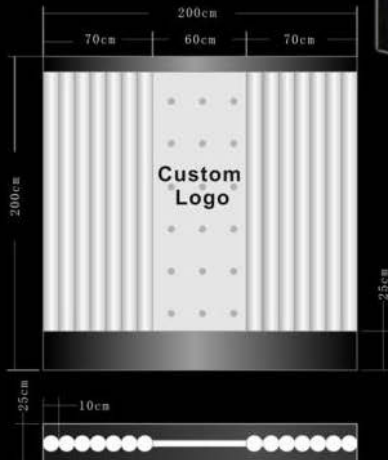

Floor Standing Bubble Panel- Tubular+Dancing Bubble Series

RGB Mode
Remote Controller

16 Different
Colors For
Selection

Material:

1. Panel: Acrylic
2. Base: Acrylic
3. Base Color: Black, White

Item No:SY-C03

Size:W200XD25XH200CM

Size Can Be Customized!