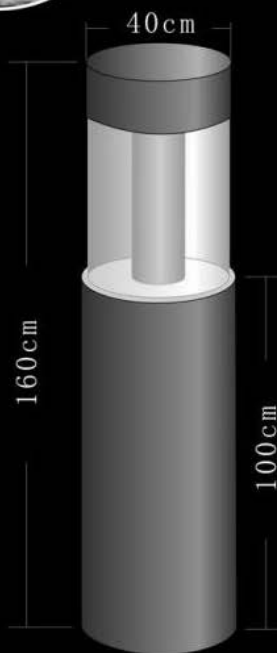

Item No.: TB10A
Size.: L40 X W40 X H 160

Jellyfish Tank

Item No:SY-T25
Size: Dia40XH160CM

Tank's Diameter: 40cm

- Material:**
1. Tank: Acrylic
 2. Frame: Metal With Powder Coating
 3. Jellyfish: Silicone Gel Jellyfish

Water Bubble Panel- Square Column

Size Can Be Customized!

Item No:SY-T28

(Four sided bubbles)

Product Size:

- 1. L40XW40XH120CM
- 2. L40XW40XH200CM
- 3. L60XW60XH120CM
- 4. L60XW60XH200CM

Water Bubble Panel- Square Column