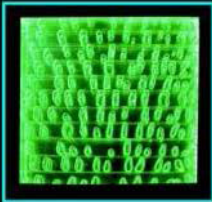

Item No: SY-T02

Material:

1. Panel: Acrylic
2. Top: Tempered Glass
3. Base: Metal with Powder Coating

Product Size:

1. Dia 40XH45CM (for seat)
2. Dia 60XH45CM (table)
3. Dia 100XH45CM (table)

Water Bubble Table For Club