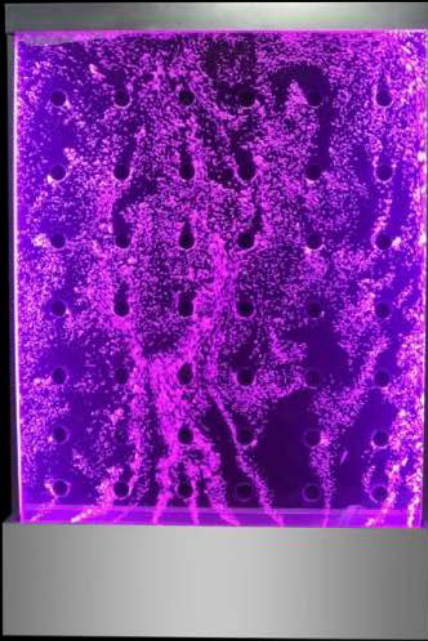

Floor Standing Dancing Bubble Panel Series