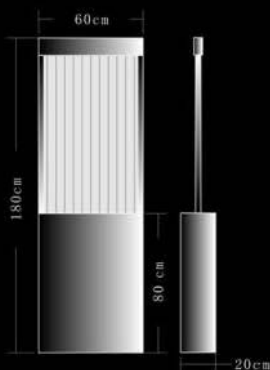

Floor Standing Water Bubble Panel Series

Top View

Base View

Size:W60XD20XH180CM

Material: 1. Panel: Acrylic
2. Frame: Metal with powder coating