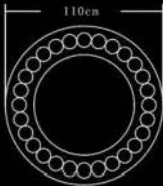

18 Different
Colors For
Selection

Size Can Be Customized!

Item No:SY-C07

Size: Dia110XH200CM