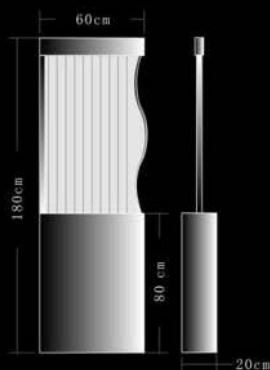

Floor Standing Water Bubble Panel Series

Top View

Base View

Size:W60XD20XH180CM

Material: 1. Panel: Acrylic
2. Frame: Metal with powder coating