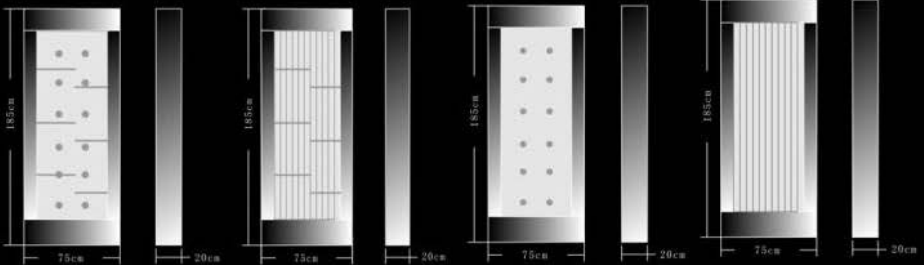

Floor Standing Water Bubble Panel- Water Bubble Cabinet Series With And Without Shelves

(dancing bubbles)

(straight bubbles)

(dancing bubbles)

(straight bubbles)

Size:W75XD20XH185CM

Material: 1. Panel: Acrylic

2. Frame: Metal with powder coating