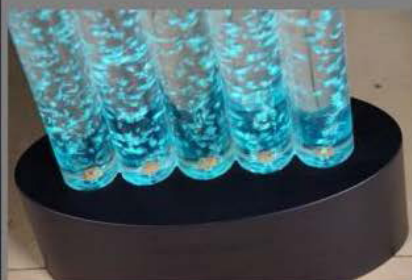

Battery Driven Center Piece!!

LED Bubble Column Available With IKEBANA

Constantly working 15 hours after full recharging

Item No. : D06W
Dimension : Dia10X H70cm

Column Bubble Panel

A. Plastic Base & Cap

B. Base & Cap Color: Black or White