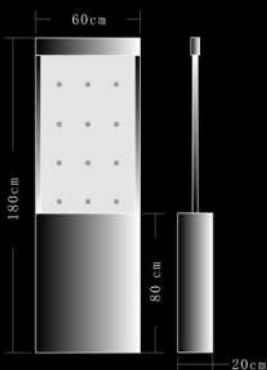

Floor Standing Water Bubble Panel Series

Top View

Base View

Size:W60XD20XH180CM

Material: 1. Panel: Acrylic
2. Frame: Metal with powder coating