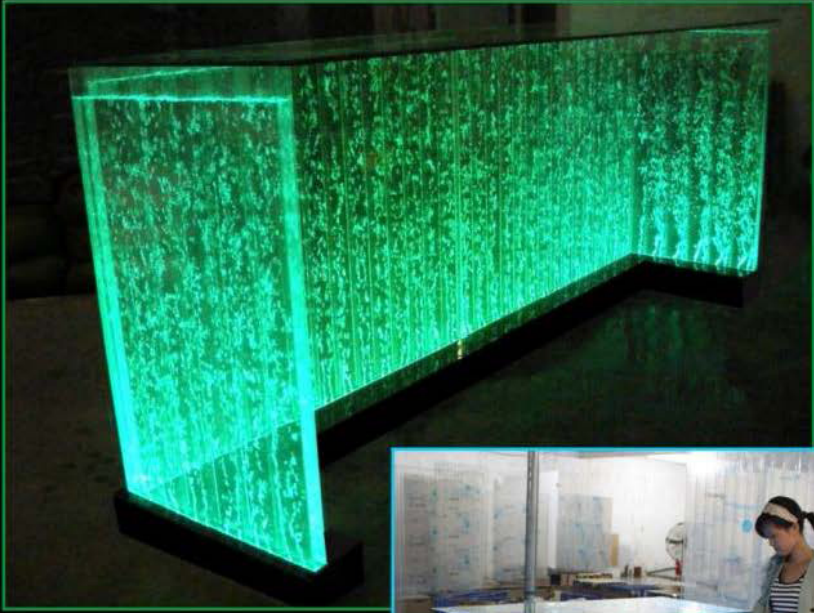

Water Bubble Counter/Reception Desk

18 Different
Colors For
Selection

Item No: SY-T27

Product Sizes:

- 1.W240XD50XH120CM
- 2.W200XD50XH120CM
- 3.W120XD40XH120CM

Size Can Be Customized!

Material:

1. Panel: Acrylic
2. Top: Tempered Glass