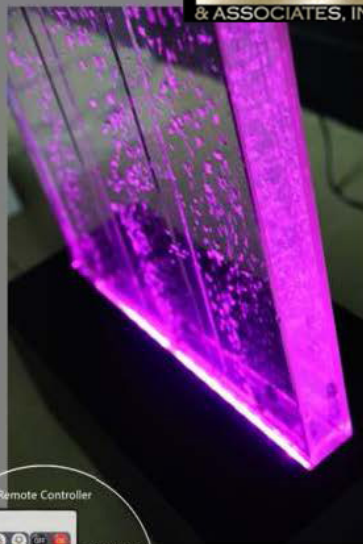

Straight Bubble Panel

A. Plastic Base & Cap

B. Base & Cap Color: Black or White

RP
& ASSOCIATES, INC.

Item No.: PLC12

Size.:L30 X W18 X H70cm