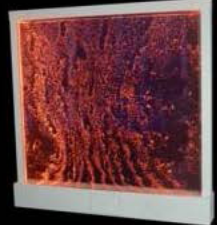

Floor Standing Dancing Bubble Panel

Can be produced one sided against a wall
Can be produced two sided as a room divider

Product Size:

1. W60XD20XH180CM
2. W120XD25XH200CM
3. W180XD25XH200CM
4. W200XD25XH200CM

Item No:SY-T26A
(dancing bubbles)

Material:

1. Panel: Acrylic
2. Frame: Metal With Powder Coating
3. Frame Color: Black, Silver, Bronze, White

Panels Can Be Attached To Make Any Size!