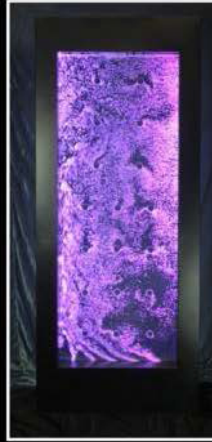

Item No: SY-T01 Size:L60XW60XH45CM

- Material:**
1. Panel: Acrylic
 2. Top: Tempered Glass
 3. Base: Metal with Powder Coating

Water Bubble Panel-Coffee Table Series

Item No: SY-T20 Size:L92XW55XH60CM(4 sided bubbles)

Item No: SY-T21 Size:L60XW60XH60CM(2 sided bubbles)

Material: 1. Panel: Acrylic
2. Top: Tempered Glass

Size Can Be Customized

Floor Standing Water Bubble Panel- Water Bubble Cabinet Series With And Without Shelves

Item No:SY-T03A

(dancing bubbles)

Item No:SY-T04A

(straight bubbles)

Item No:SY-T03

(dancing bubbles)

Item No:SY-T04

(straight bubbles)