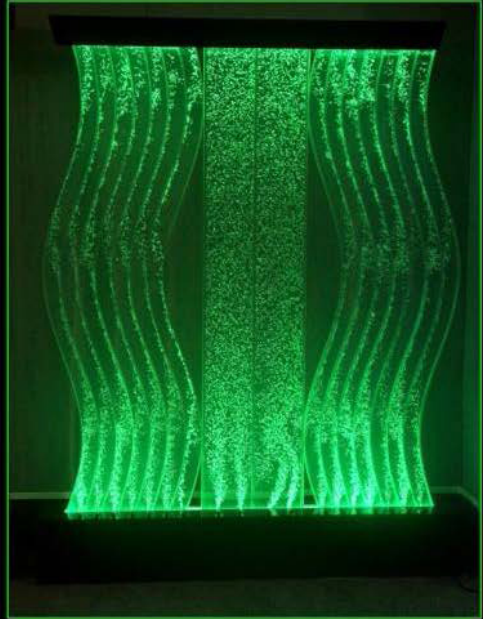

Item No:SY-C02

Size:W120XD25XH200CM

W180XD25XH200CM

W200XD25XH200CM

Material: 1. Panel: Acrylic
2. Base: Acrylic
3. Base Color:Black、White

Size Can Be Customized!