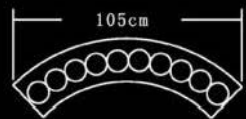

Size: Dia110XH200CM

Item No:SY-C08

Size:W50XD50XH200CM

Item No:SY-C09

Size:W105XD35XH200CM

Material: 1. Panel: Acrylic

2. Base: Acrylic

3. Base Color: Black, White