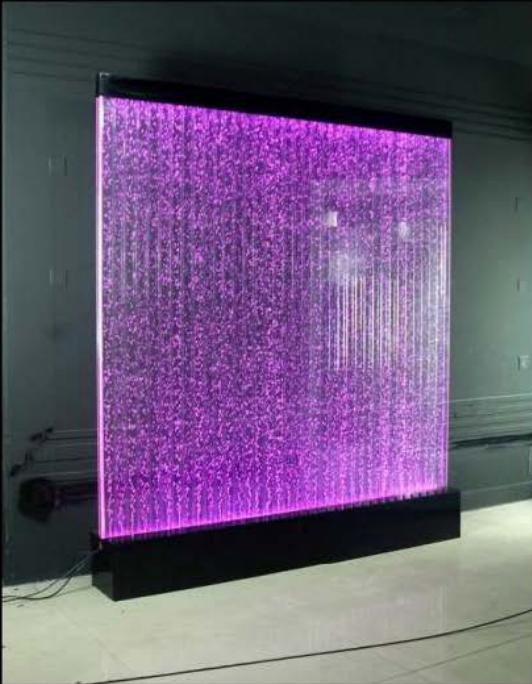

Floor Standing Straight Water Bubble Panel

Size Can Be Customized!
Color Changing By Remote!

Item No:SY-W12

Product Size : L250XW25XH200CM