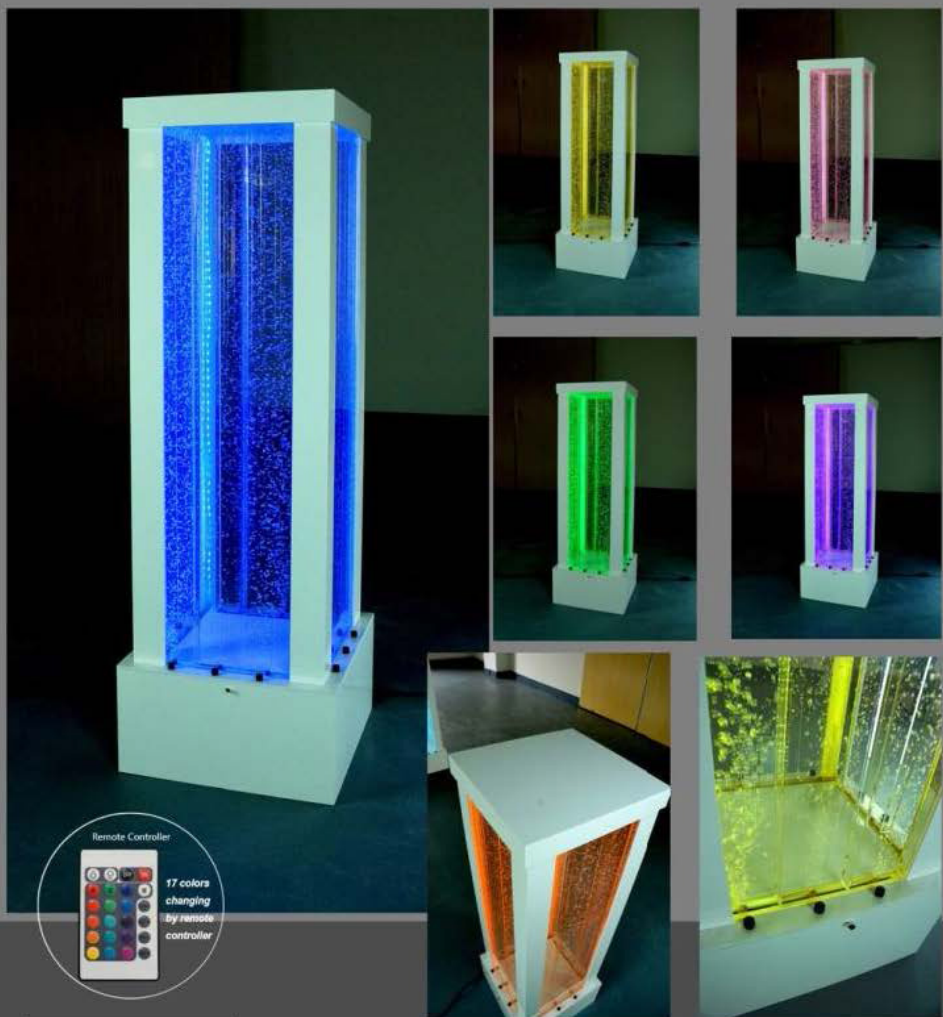

Water Bubble Panel- Square Column

Size Can Be Customized!

Item No:SY-T28

(Four sided bubbles)

Product Size:

- 1. L40XW40XH120CM
- 2. L40XW40XH200CM
- 3. L60XW60XH120CM
- 4. L60XW60XH200CM

Water Bubble Panel- Square Column

Size Can Be Customized!

Item No:SY-T28W
(Four sided bubbles)

Product Size:
1. L40XW40XH120CM 2. L40XW40XH200CM
3. L60XW60XH120CM 4. L60XW60XH200CM

Floor Standing Water Bubble Panel With Shelves

Size Can Be Customized!
Color Changing By Remote!