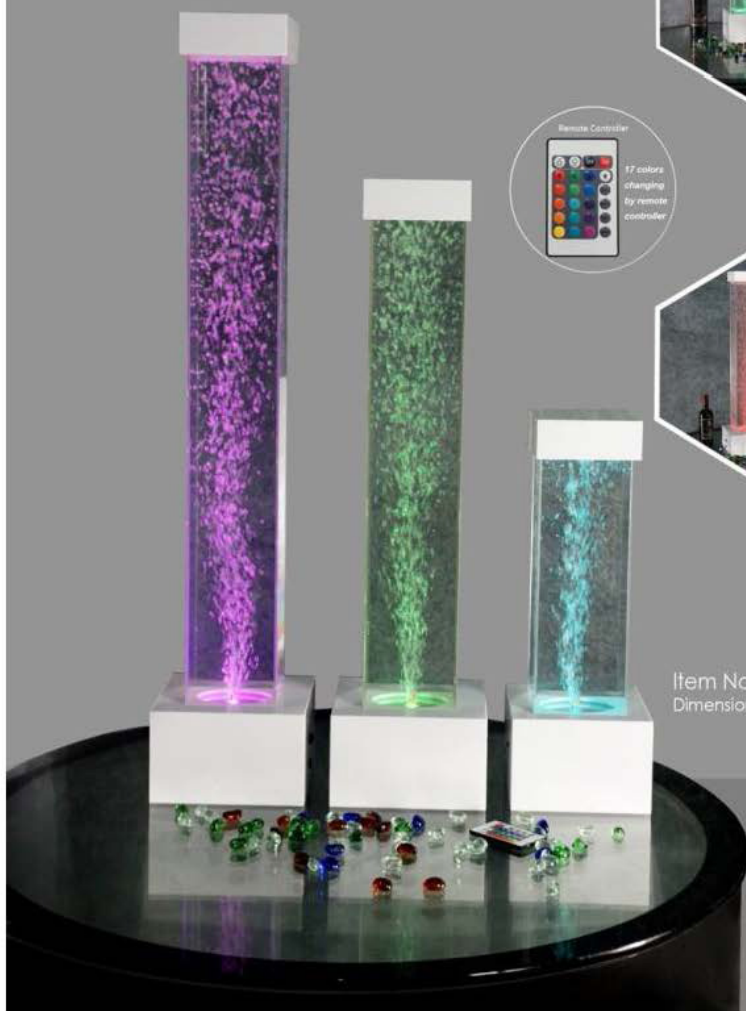

Dimension.: dia 10 X 120cm

dia 12 X 120cm

Item No.: SY-D02

Dimension.: dia 18 X 80cm

Round Bubble Column

Stainless Steel Base and Cap

Item No. : SY-D07
Dimension. : Dia15xH180

Floor Standing Bubble Column

Stainless Steel Base & Cap

Item No:SY-D022

Product Size: Dia40XH220CM

Size Can Be Customized!

Battery Driven Center Piece!! Square LED Bubble Column

Constantly working 15 hours after full recharging

17 colors
changing
by remote
controller