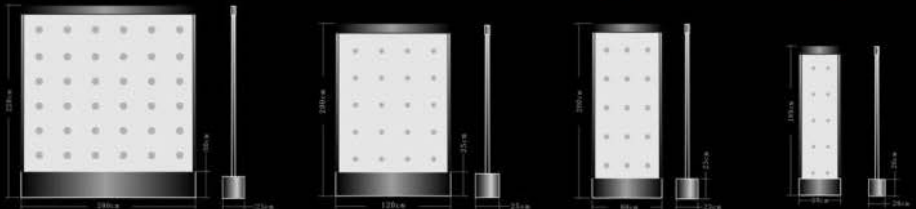

Material: 1. Panel: Acrylic

2. Frame: Metal With Powder Coating
  Stainless Steel
3. Frame Color: Black, Silver, Bronze
  White

Panels Can Be Placed Together To Make Any Size!