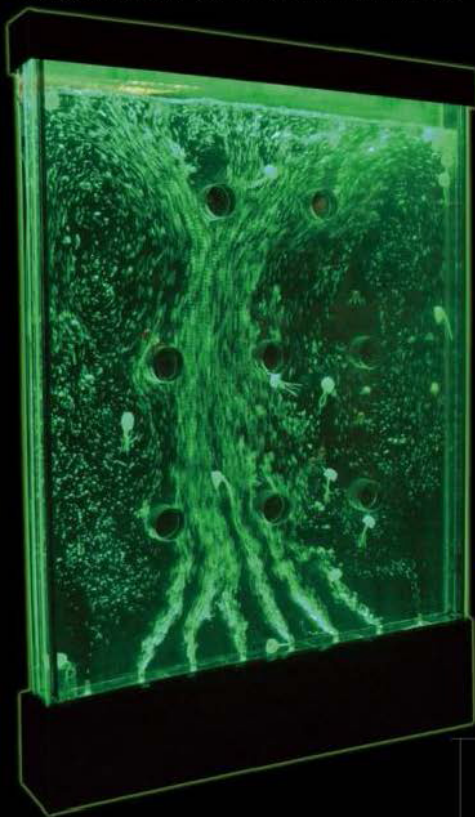

Floor Standing Dancing Bubble Panel Series

Can be produced one sided against a wall
Can be produced two sided as a room divider

RGB Mode
Remote Controller

16 Different
Colors For
Selection

Material :

1. Panel : Acrylic
2. Base : Acrylic
3. Base Color: Black, White

Size Can Be Customized!

Item No:SY-C04

Product Size:

1. W60XD20XH180CM
2. W120XD25XH200CM
3. W180XD25XH200CM
4. W200XD25XH200CM