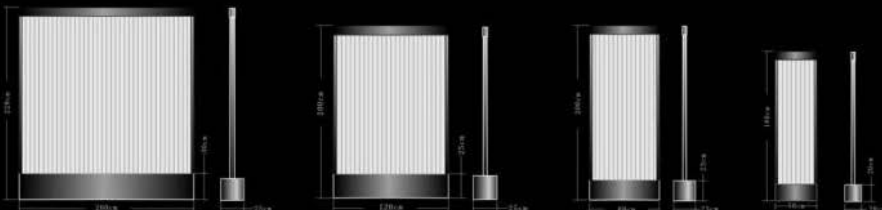

Material:

1. Panel : Acrylic
2. Frame : Metal With Powder Coating
  Stainless Steel
3. Frame Color:Black、Silver、 Bronze
  White

Panels Can Be Placed Together To Make Any Size!