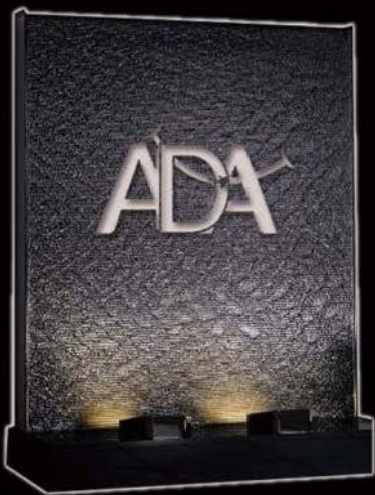

Item No:SY-D01
Size:W15XD15XH180CM

Item No:SY-D02
Size:Dia20XH180CM
Dia25XH180CM
Dia30XH180CM

Item No:SY-D03
Size:Dia8XH150CM

Item No:SY-D04
Size:Dia10XH150CM

Item No:SY-D05
Size:W20XD20XH180CM

D01 Base View

D02 Base View

D03 Base View

D04 Base View

D05 Base View

Floor Standing Acrylic Indoor Waterfall Series

Item No:SY-F01

Item No:SY-F02

Company Logo Can Be Added To The Panel