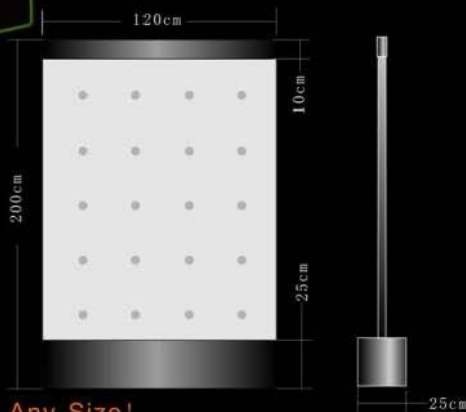

Panels Can Be Attached To Make Any Size!