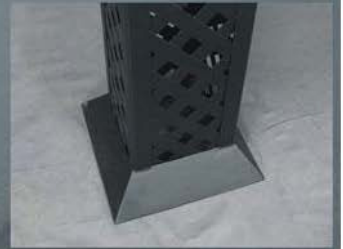

MIST MAKER

BEAUTY PLUS HUMIDIFY

Item No. : M03

Item Size. : $\Phi 40 \times H77$ CM

Base Color. : Black