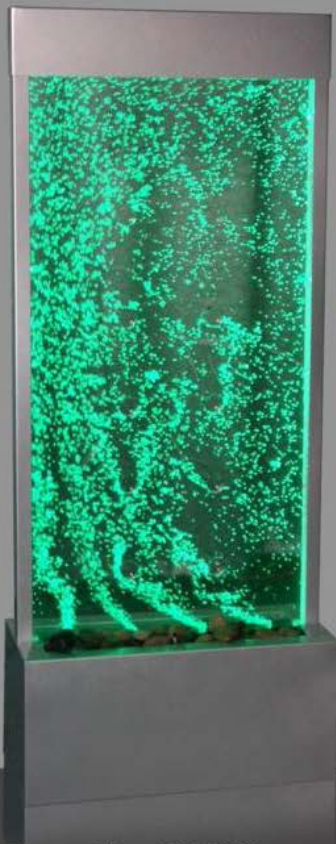

Item No.: T04C

Dimension.: W75 X D20 X H185cm

Luxury Floor Standing Cabinet Stainless Steel Frame

Item No.: T04S
Dimension.: W75 X D20 X H185cm

Floor Standing Dancing Bubble Panel Silver Frame

Item No.: SY-T10

Dimension.: W50 X D23 X H120 cm

Frame.: Iron with powder coating

Panel.: Acrylic

CBM.: 0.08/SET (for Separate Package)

0.18/SET (for overall packaging)

Floor Standing Dancing Bubble Panel Silver Frame

Item No.: SY-T10
Dimension.: W50 X D23 X H180 cm

Frame.: Iron with powder coating
Panel.: Acrylic
CBM: 0.1/SET (for Separate Package)
0.27/SET (for overall packaging)

Straight Bubble Panel (Silver Frame)

Item No.: SY-T12
Dimension.: W50 X D23 X H120 cm