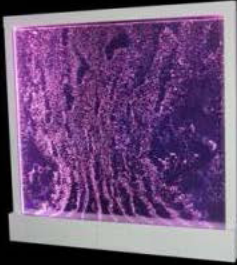

Floor Standing Dancing Bubble Panel

Can be produced one sided against a wall
Can be produced two sided as a room divider

Product Size:

1. W60XD20XH180CM
2. W120XD25XH200CM
3. W180XD25XH200CM
4. W200XD25XH200CM

Item No:SY-T26A
(dancing bubbles)

Material:

1. Panel: Acrylic
2. Frame: Metal With Powder Coating
3. Frame Color: Black, Silver, Bronze, White

Panels Can Be Attached To Make Any Size!